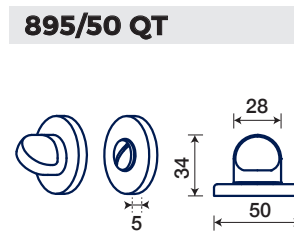

FINITURE DISPONIBILI / FINISHES AVAILABLE

*INOXBRASS	NICKEL SATINATO SATIN NICKEL	BRONZO TREND BRONZE TREND	NERO OPACO MATT BLACK
CROMO LUCIDO POLISHED CHROME	*LONDON NIGHT LUCIDO *LONDON NIGHT POLISH.	*RED COPPER LUCIDO *RED COPPER POLISHED	*ANTRACITE
CROMO SATINATO SATIN CHROME	*LONDON NIGHT SATINATO *LONDON NIGHT SATIN	*RED COPPER SATINATO *RED COPPER SATIN	

*PVD FINITURE GARANTITE / GUARANTEED FINISHES