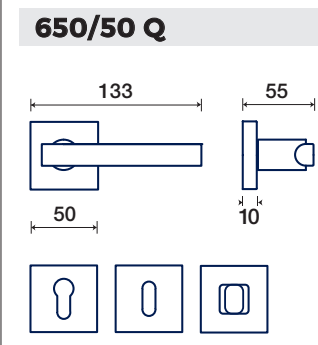

FINITURE DISPONIBILI / FINISHES AVAILABLE