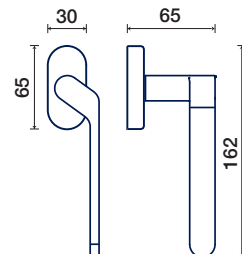

SIGMA

archivio
FRASCIO 1978
arch.
Lorenzo Rosa
Fauzza

I rosetta / rosette

744/50 I

rosette - bocchette 10 mm
rosettes - escutcheon

DK dry-keep

744/32 DK

ZAMA / ZAMAK

FINITURE DISPONIBILI / FINISHES AVAILABLE

I rosetta / rosette

CROMO LUCIDO
POLISH CHROME

CROMO SATINATO
SATIN CHROME

OTTONE SATINATO VERNICIATO
SATIN BRASS

NICKEL SATINATO VERNICIATO
SATIN NICKEL

NERO OPACO
MATT BLACK

BRONZO TREND
BRONZE TREND

ANTICO OPACO
MATT ANTIQUE BRASS