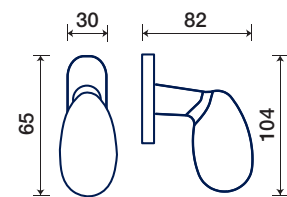

UOVO

FINITURE DISPONIBILI / FINISHES AVAILABLE

I rosetta / rosette

*INOXBRASS

OTTONE LUCIDO VERNICIATO
POLISHED BRASS

CROMO LUCIDO
POLISHED CHROME

RT rosetta / rosette

*ANTRACITE

CROMO SATINATO
SATIN CHROME

I rosetta / rosette

RT rosetta / rosette

DK dry-keep

796/50 I

rosette - bocchette 10 mm
rosettes - escutcheon

796/50 RT

rosette - bocchette 5 mm
rosettes - escutcheon

796/32 DK

OTTONE / BRASS

*PVD FINITURE GARANTITE / GUARANTEED FINISHES

UNLIMITED WORLDS