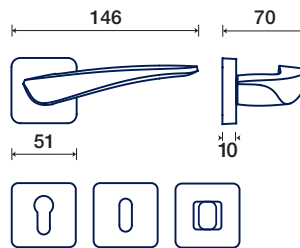

710/50 QR

rosette - bocchette 10 mm
rosettes - escutcheon