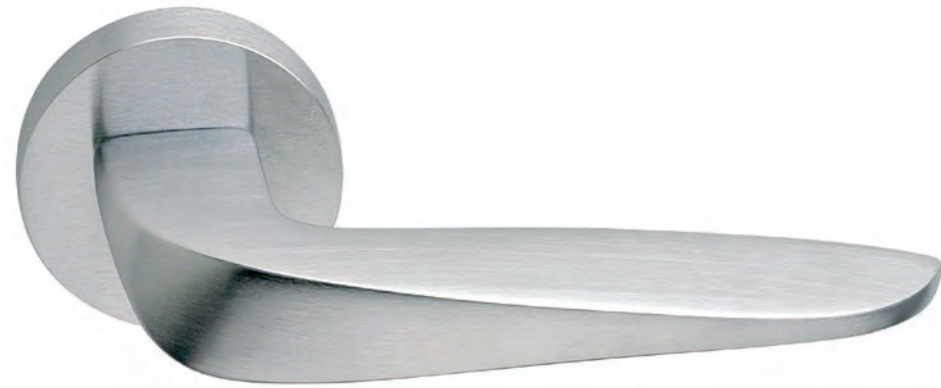

rosette - bocchette 5 mm
rosettes - escutcheon

ZAMA / ZAMAK

*PVD FINITURE GARANTITE / GUARANTEED FINISHES

UNLIMITED WORLDS

ARIA

BRIAN SIRONI
design

FINITURE DISPONIBILI / FINISHES AVAILABLE

rosetta / rosette