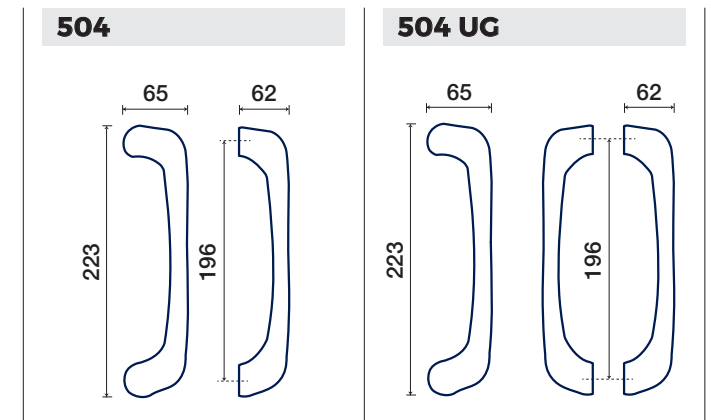

FENICE

MARCELLO ZILIANI
design

MANIGLIONI / PULL HANDLES

FINITURE DISPONIBILI / FINISHES AVAILABLE

-  *INOXBRASS
-  CROMO SATINATO
SATIN CHROME
-  OTTONE LUCIDO VERNIC.
POLISHED BRASS
-  *ANTRACITE

OTTONE / BRASS