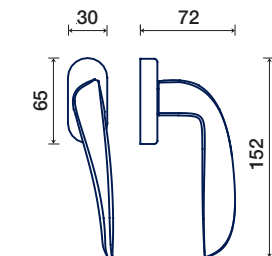

710/50 I

rosette - bocchette 10 mm
rosettes - escutcheon

OTTONE / BRASS

DK dry-keep

710/32 DK

ARIA Q

BRIAN SIRONI
design

FINITURE DISPONIBILI / FINISHES AVAILABLE