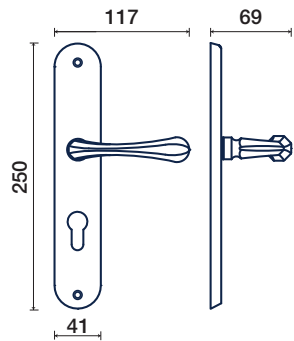

146/50 R

rosette - bocchette 10 mm
rosettes - escutcheon

DK dry-keep

146/32 DK

placca / plaques

146/P 90

placca / plaques

146/P 23