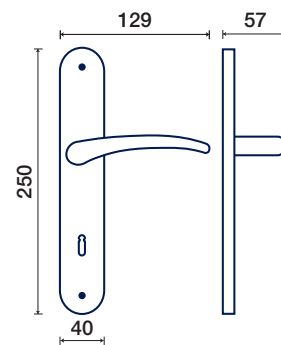

ANTICO OPACO
MATT ANTIQUE BRASS

I rosetta / rosette

403/50 I

rosette - bocchette 10 mm
rosettes - escutcheon

DK dry-keep

403/32 DK

placca / plaques

403/P 23