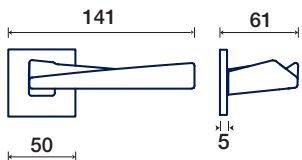

SWEEP

FINITURE DISPONIBILI / FINISHES AVAILABLE

Q rosetta / rosette

CROMO LUCIDO
POLISHED CHROME

CROMO SATINATO
SATIN CHROME

QT rosetta / rosette

*ANTRACITE

Q rosetta / rosette

720/50 Q

rosette - bocchette 10 mm
rosettes - escutcheon

QT rosetta / rosette

720/50 QT

rosette - bocchette 5 mm
rosettes - escutcheon

DK dry-keep

720/32 Q DK

OTTONE / BRASS

*PVD FINITURE GARANTITE / GUARANTEED FINISHES

UNLIMITED WORLDS