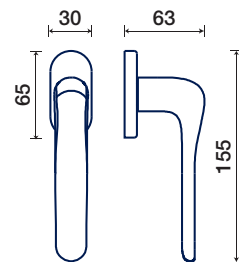

1220/32 DK

rosette - bocchette 5 mm
rosettes - escutcheon

ZAMA / ZAMAK

*PVD FINITURE GARANTITE / GUARANTEED FINISHES