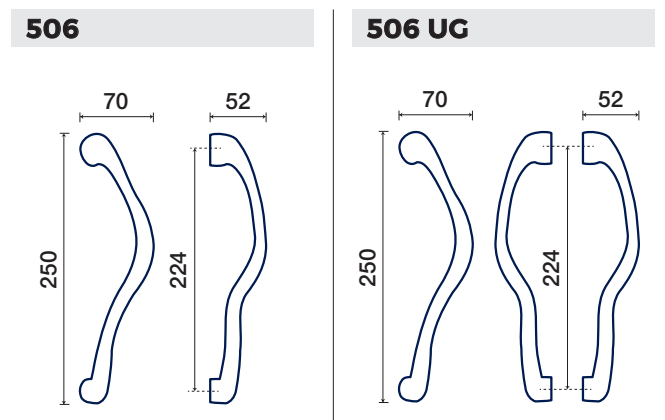

OTTONE / BRASS

*PVD FINITURE GARANTITE / GUARANTEED FINISHES

PAVONE

CONTRODESIGN
design

MANIGLIONI / PULL HANDLES

FINITURE DISPONIBILI / FINISHES AVAILABLE

-  *INOXBRASS
-  CROMO SATINATO
SATIN CHROME
-  OTTONE LUCIDO VERNIC.
POLISHED BRASS
-  *ANTRACITE