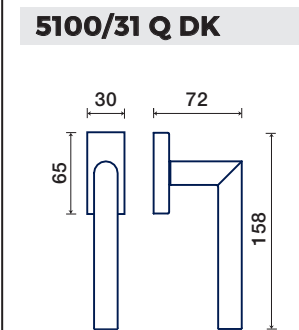

FINITURE DISPONIBILI / FINISHES AVAILABLE

rosette - bocchette 10 mm
rosettes - escutcheon

ACCIAIO / STAINLESS STEEL