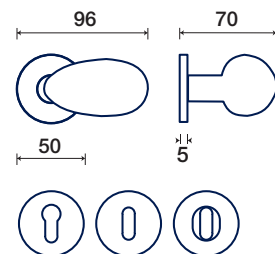

UOVO

FINITURE DISPONIBILI / FINISHES AVAILABLE

I rosetta / rosette

*INOXBRASS

OTTONE LUCIDO VERNICIATO
POLISHED BRASS

CROMO LUCIDO
POLISHED CHROME

RT rosetta / rosette

*ANTRACITE

CROMO SATINATO
SATIN CHROME

I rosetta / rosette

RT rosetta / rosette

DK dry-keep

796/50 I

rosette - bocchette 10 mm
rosettes - escutcheon

796/50 RT

rosette - bocchette 5 mm
rosettes - escutcheon

796/32 DK

OTTONE / BRASS

*PVD FINITURE GARANTITE / GUARANTEED FINISHES

UNLIMITED WORLDS