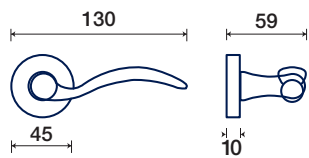

BUTTERFLY

FINITURE DISPONIBILI / FINISHES AVAILABLE

R rosetta / rosette

CROMO SATINATO
SATIN CHROME

*INOXBRASS

rosetta / rosette

DK dry-keep

250/45

250/32 DK

rosette - bocchette 10 mm
rosettes - escutcheon

ZAMA / ZAMAK

*PVD FINITURE GARANTITE / GUARANTEED FINISHES

UNLIMITED WORLDS