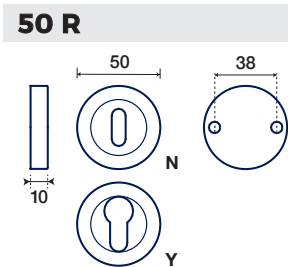

FINITURE DISPONIBILI / FINISHES AVAILABLE

*INOXBRASS	CROMO LUCIDO POLISHED CHROME	NERO OPACO MATT BLACK	ANTICATO
OTTONE LUCIDO VERNIC. POLISHED BRASS	CROMO SATINATO SATIN CHROME	BRONZO TREND BRONZE TREND	ANTICO OPACO MATT ANTIQUE BRASS
OTTONE SATINATO VERN. SATIN BRASS	NICKEL SATINATO SATIN NICKEL	BLACK IRON	

*PVD FINITURE GARANTITE / GUARANTEED FINISHES