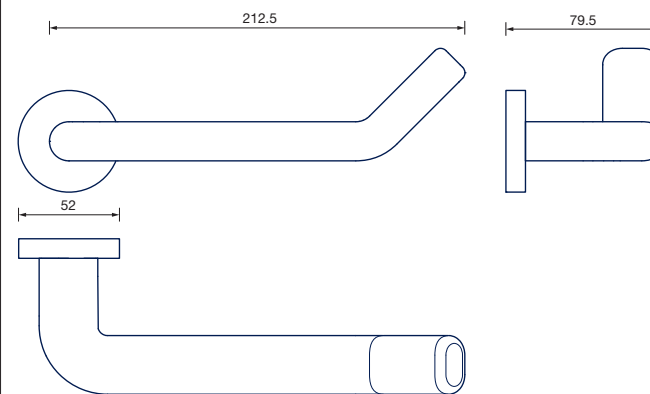

The primitive action allows for a new gesture that makes the handle an object that can be used by everyone in all aspect of everyday life.

ELBY

ELBY

MASSIMO FARINATTI
design

1250/K 52

ACCIAIO / STAINLESS STEEL