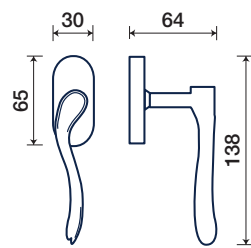

APOLLO

R rosetta / rosette

110/50 R

rosette - bocchette 10 mm
rosettes - escutcheon

DK dry-keep

110/32 DK

placca / plaques

110/P 90

maniglione / pull handle

vedi pag. 145
see page 145

OTTONE / BRASS

FINITURE DISPONIBILI / FINISHES AVAILABLE

R rosetta / rosette

OTTONE LUCIDO VERNICIATO
POLISHED BRASS

CROMO SATINATO
SATIN CHROME

ANTICATO

BLACK IRON

FINITURE DISPONIBILI / FINISHES AVAILABLE

P 90 placca / plaques

BLACK IRON

ANTICATO