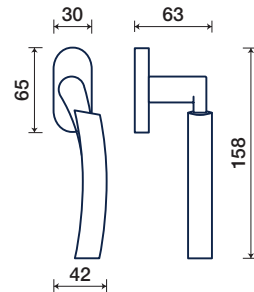

RAFFAELLA

FINITURE DISPONIBILI / FINISHES AVAILABLE

R rosetta / rosette

5350/50 R

rosette - bocchette 10 mm
rosettes - escutcheon

ZAMA / ZAMAK

DK dry-keep

5350/32 DK

R rosetta / rosette

PERLA / CROMO LUCIDO
PEARL / POLISHED CHROME

EXPRESS

FINITURE DISPONIBILI / FINISHES AVAILABLE

Q rosetta / rosette

860/51 Q

rosette - bocchette 10 mm
rosettes - escutcheon

ZAMA / ZAMAK

DK dry-keep

860/31 Q DK

Q rosetta / rosette

CROMO LUCIDO
POLISHED CHROME

CROMO SATINATO
SATIN CHROME