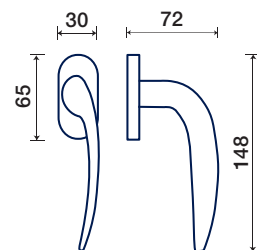

*LONDON NIGHT LUCIDO
*LONDON NIGHT POLISHED

*LONDON NIGHT SATINATO
*LONDON NIGHT SATIN

*ANTRACITE

RT rosetta / rosette

500/50 RT

rosette - bocchette 5 mm
rosettes - escutcheon

DK dry-keep

500/32 DK