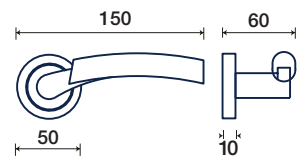

DK dry-keep

309/32 DK

OTTONE / BRASS

UNLIMITED WORLDS

RAFFAELLA

FINITURE DISPONIBILI / FINISHES AVAILABLE

R rosetta / rosette

5350/50 R