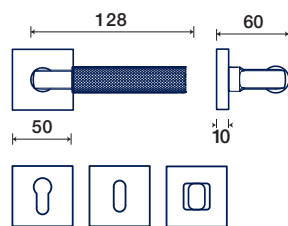

TECKNE

FRASCIO
design

FINITURE DISPONIBILI / FINISHES AVAILABLE

Q rosetta / rosette

NICKEL SATINATO
SATIN NICKEL

OTTONE SATINATO VERNICIATO
SATIN BRASS

NERO OPACO
MATT BLACK

Q rosetta / rosette

DK dry-keep

1280/50 Q

1280/31 Q DK

rosette - bocchette 10 mm
rosettes - escutcheon

ZAMA / ZAMAK

UNLIMITED WORLDS