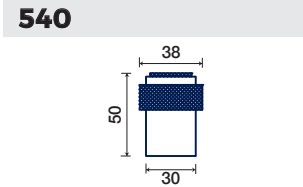

540 FERMAPORTE

DOOR-STOP