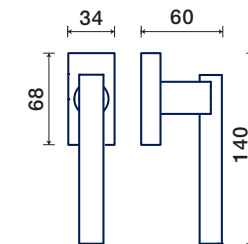

rosette - bocchette 10 mm
rosettes - escutcheon

745/32 Q DK