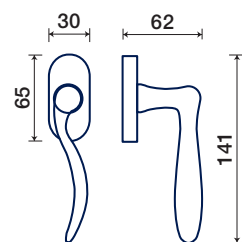

rosette - bocchette 10 mm
rosettes - escutcheon

ZAMA / ZAMAK

*PVD FINITURE GARANTITE / GUARANTEED FINISHES

UNLIMITED WORLDS

APOLLO

R rosetta / rosette

110/50 R

rosette - bocchette 10 mm
rosettes - escutcheon