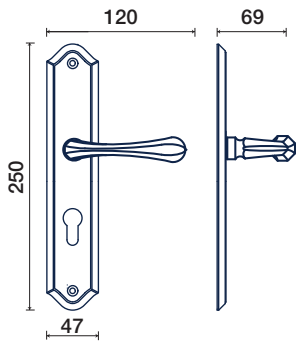

146/50 R

rosette - bocchette 10 mm
rosettes - escutcheon

DK dry-keep

146/32 DK

placca / plaques

146/P 90

placca / plaques

146/P 23