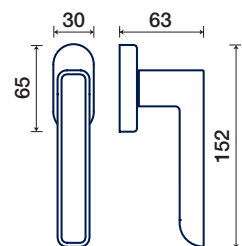

INNER

BRIAN SIRONI
design

QR rosetta / rosette

660/50 QR

rosette - bocchette 10 mm
rosettes - escutcheon

DK dry-keep

660/32 DK

ZAMA / ZAMAK