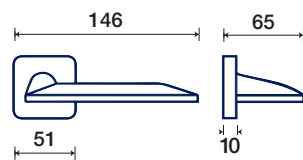

SHARP

FINITURE DISPONIBILI / FINISHES AVAILABLE

QR rosetta / rosette

CROMO LUCIDO
POLISHED CHROME

CROMO SATINATO
SATIN CHROME

NERO OPACO
MATT BLACK

QR rosetta / rosette

DK dry-keep

1580/50 QR

1580/32 DK

rosette - bocchette 10 mm
rosettes - escutcheon

ZAMA / ZAMAK

UNLIMITED WORLDS