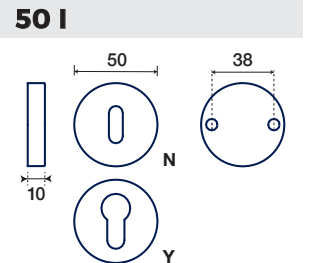

45

BOCCHETTA Ø 45 mm
ESCUTCHEON Ø 45 mm

FINITURE DISPONIBILI / FINISHES AVAILABLE

- *INOXBRASS
- CROMO LUCIDO
  POLISHED CHROME
- OTTONE LUCIDO VERNIC.
  POLISHED BRASS
- CROMO SATINATO
  SATIN CHROME
- NICKEL SATINATO
  SATIN NICKEL
- NERO OPACO
  MATT BLACK

*PVD FINITURE GARANTITE / GUARANTEED FINISHES

50 I

BOCCHETTA Ø 50 mm
ESCUTCHEON Ø 50 mm

FINITURE DISPONIBILI / FINISHES AVAILABLE

- *INOXBRASS
- *INOXCHROME
- NICKEL SATINATO
  SATIN NICKEL
- NERO OPACO
  MATT BLACK
- OTTONE LUCIDO VERNIC.
  POLISHED BRASS
- CROMO LUCIDO
  POLISHED CHROME
- BRONZO TREND
  BRONZE TREND
- ANTICO OPACO
  MATT ANTIQUE BRASS
- OTTONE SATINATO VERN.
  SATIN BRASS
- CROMO SATINATO
  SATIN CHROME
- BIANCO
  WHITE

*PVD FINITURE GARANTITE / GUARANTEED FINISHES

896/45

NOTTOLINO WC CON
ROSETTA Ø 45 mm
THUMBTURN WITH
ROSE Ø 45 mm

FINITURE DISPONIBILI / FINISHES AVAILABLE

- *INOXBRASS
- CROMO LUCIDO
  POLISHED CHROME
- NICKEL SATINATO
  SATIN NICKEL
- *INOXCHROME
- CROMO SATINATO
  SATIN CHROME
- NERO OPACO
  MATT BLACK
- OTTONE LUCIDO VERNIC.
  POLISHED BRASS

*PVD FINITURE GARANTITE / GUARANTEED FINISHES

896/50 I

NOTTOLINO WC CON
ROSETTA Ø 50 mm
THUMBTURN WITH
ROSE Ø 50 mm

FINITURE DISPONIBILI / FINISHES AVAILABLE

- *INOXBRASS
- *INOXCHROME
- NICKEL SATINATO
  SATIN NICKEL
- NERO OPACO
  MATT BLACK
- OTTONE LUCIDO VERNIC.
  POLISHED BRASS
- CROMO LUCIDO
  POLISHED CHROME
- BRONZO TREND
  BRONZE TREND
- ANTICO OPACO
  MATT ANTIQUE BRASS
- OTTONE SATINATO VERN.
  SATIN BRASS
- CROMO SATINATO
  SATIN CHROME
- BIANCO
  WHITE

*PVD FINITURE GARANTITE / GUARANTEED FINISHES