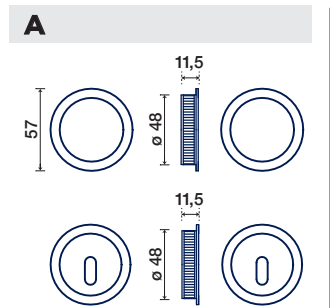

**SENZA SERRATURA,
SENZA MANIGLIETTA DI
TRASCINAMENTO**
SLIDING DOOR HANDLE
BLIND OR KEY HOLE,
WITHOUT LOCK AND
FINGER PULL