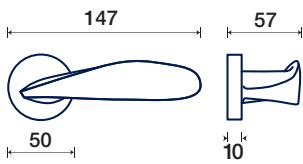

rosette - bocchette 10 mm
rosettes - escutcheon

1520/50 RT

rosette - bocchette 5 mm
rosettes - escutcheon

1520/32 DK

ZAMA / ZAMAK

*PVD FINITURE GARANTITE / GUARANTEED FINISHES

UNLIMITED WORLDS

IBIS