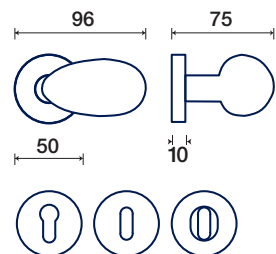

RT rosetta / rosette

*ANTRACITE

CROMO SATINATO
SATIN CHROME

I rosetta / rosette

RT rosetta / rosette

DK dry-keep

796/50 I

rosette - bocchette 10 mm
rosettes - escutcheon