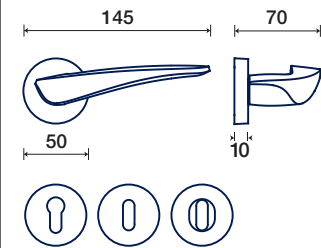

710/50 I

rosette - bocchette 10 mm
rosettes - escutcheon