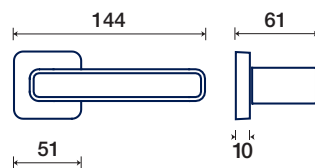

INNER

BRIAN SIRONI
design

QR rosetta / rosette

660/50 QR

rosette - bocchette 10 mm
rosettes - escutcheon

DK dry-keep

660/32 DK

ZAMA / ZAMAK