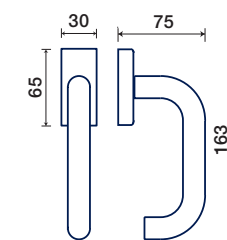

rosette - bocchette 10 mm
rosettes - escutcheon

ACCIAIO / STAINLESS STEEL

FORM

FRASCIO
design

R rosetta / rosette

1290/50 R

rosette - bocchette 10 mm
rosettes - escutcheon

DK dry-keep