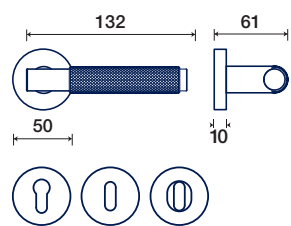

rosette - bocchette 10 mm
rosettes - escutcheon

ACCIAIO / STAINLESS STEEL

FORM

FRASCIO
design

R rosetta / rosette

1290/50 R

rosette - bocchette 10 mm
rosettes - escutcheon

DK dry-keep