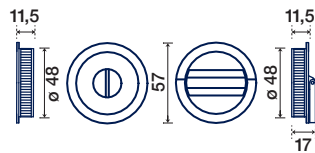

P-MM 48

FINITURE DISPONIBILI / FINISHES AVAILABLE

- OTTONE LUCIDO VERNIC. POLISHED BRASS
- CROMO LUCIDO POLISHED CHROME
- CROMO SATINATO SATIN CHROME