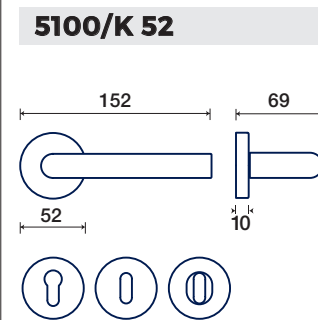

DK dry-keep

930/31 Q DK

Q rosetta / rosette

CROMO LUCIDO POLISHED CHROME CROMO SATINATO SATIN CHROME

LUCIA

FRASCIO
design

FINITURE DISPONIBILI / FINISHES AVAILABLE

rosette - bocchette 10 mm
rosettes - escutcheon