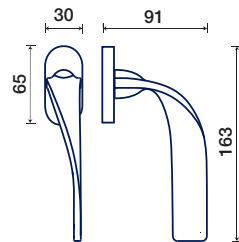

RT rosetta / rosette

1210/50 RT

rosette - bocchette 5 mm
rosettes - escutcheon

DK dry-keep

1210/32 DK

ZAMA / ZAMAK

*PVD FINITURE GARANTITE / GUARANTEED FINISHES

FINITURE DISPONIBILI / FINISHES AVAILABLE