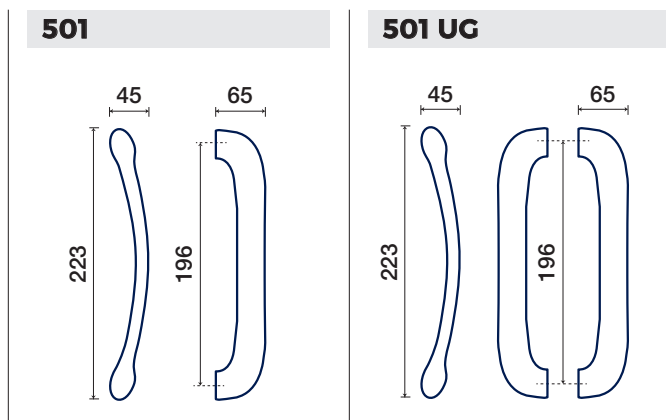

MANIGLIONI / PULL HANDLES

maniglie - vedi pag. 66
handles - see page 66

FINITURE DISPONIBILI / FINISHES AVAILABLE

- *INOXBRASS
- CROMO SATINATO
  SATIN CHROME
- OTTONE LUCIDO VERNIC.
  POLISHED BRASS
- *ANTRACITE

OTTONE / BRASS

*PVD FINITURE GARANTITE / GUARANTEED FINISHES