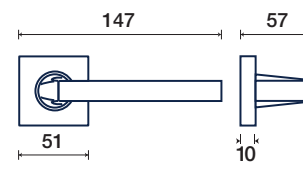

Q rosetta / rosette

860/51 Q

rosette - bocchette 10 mm
rosettes - escutcheon

ZAMA / ZAMAK

DK dry-keep

860/31 Q DK

Q rosetta / rosette

CROMO LUCIDO
POLISHED CHROME