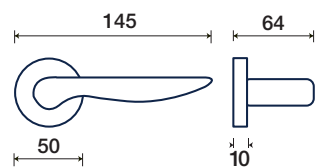

BCF design

FINITURE DISPONIBILI / FINISHES AVAILABLE

I rosetta / rosette

OTTONE LUCIDO VERNICIATO
POLISHED BRASS

CROMO SATINATO
SATIN CHROME

I rosetta / rosette

309/50 I

rosette - bocchette 10 mm
rosettes - escutcheon