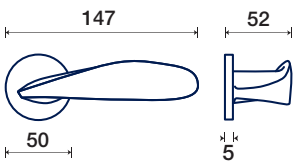

rosette - bocchette 10 mm
rosettes - escutcheon

1520/50 RT

rosette - bocchette 5 mm
rosettes - escutcheon

1520/32 DK

ZAMA / ZAMAK

*PVD FINITURE GARANTITE / GUARANTEED FINISHES

UNLIMITED WORLDS

IBIS