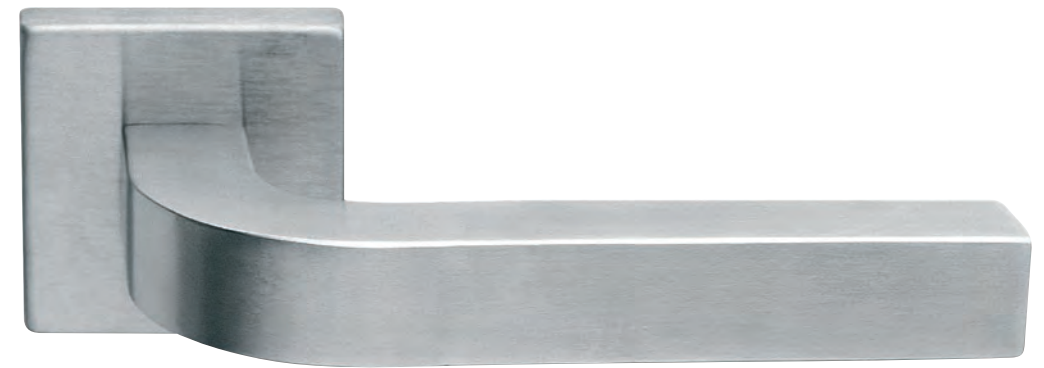

BETA

FRASCIO
design

FINITURE DISPONIBILI / FINISHES AVAILABLE

Q rosetta / rosette

DK dry-keep

Q rosetta / rosette

ACCIAIO SATINATO
SATIN STAINLESS STEEL