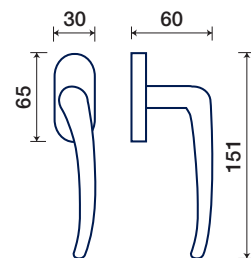

ANTICO OPACO
MATT ANTIQUE BRASS

I rosetta / rosette

403/50 I

rosette - bocchette 10 mm
rosettes - escutcheon

DK dry-keep

403/32 DK

placca / plaques

403/P 23