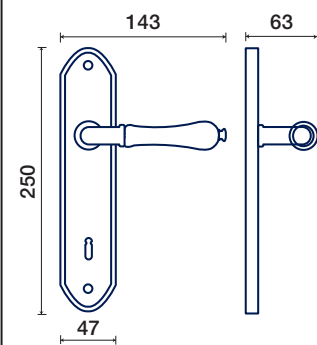

192/P 90

OTTONE - CERAMICA / BRASS - CERAMIC