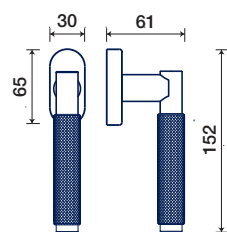

FORM

FRASCIO
design

R rosetta / rosette

1290/50 R

rosette - bocchette 10 mm
rosettes - escutcheon

DK dry-keep

1290/32 DK

ZAMA / ZAMAK

FINITURE DISPONIBILI / FINISHES AVAILABLE

R rosetta / rosette

NICKEL SATINATO
SATIN NICKEL

OTTONE SATINATO VERNICIATO
SATIN BRASS

NERO OPACO
MATT BLACK

BRONZO TREND
BRONZE TREND

ANTICO OPACO
ANTIQUÉ MATT BRONZE

UNLIMITED WORLDS