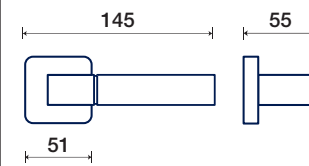

FINITURE DISPONIBILI / FINISHES AVAILABLE

QR rosetta / rosette

DK dry-keep

QR rosetta / rosette

CROMO LUCIDO - CROMO SATINATO
POLISHED CHROME - SATIN CHROME

1550/50 QR

rosette - bocchette 10 mm
rosettes - escutcheon