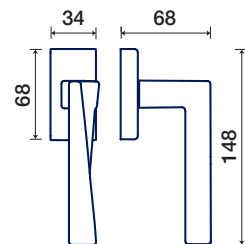

QT rosetta / rosette

720/50 QT

rosette - bocchette 5 mm
rosettes - escutcheon

DK dry-keep

720/32 Q DK

OTTONE / BRASS

*PVD FINITURE GARANTITE / GUARANTEED FINISHES

UNLIMITED WORLDS