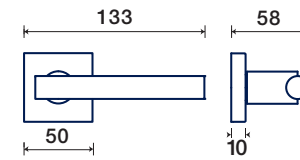

Q rosetta / rosette

DK dry-keep

Q rosetta / rosette

CROMO LUCIDO
POLISHED CHROME

CROMO SATINATO
SATIN CHROME

CROMO SATINATO / LUCIDO
SATIN / POLISHED CHROME

745/50 Q

rosette - bocchette 10 mm
rosettes - escutcheon