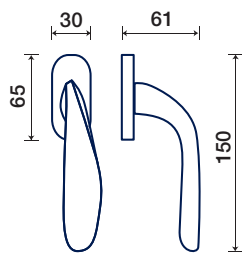

rosette - bocchette 10 mm
rosettes - escutcheon

1520/50 RT

rosette - bocchette 5 mm
rosettes - escutcheon

1520/32 DK

ZAMA / ZAMAK

*PVD FINITURE GARANTITE / GUARANTEED FINISHES

UNLIMITED WORLDS

IBIS