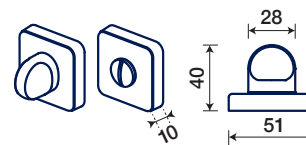

*PVD FINITURE GARANTITE / GUARANTEED FINISHES

896/50 QR

NOTTOLINO WC CON ROSETTA QUADRATA CON ANGOLI RAGGIATI
THUMBTURN WITH RADIUS SQUARE ROSE

896/50 QR

FINITURE DISPONIBILI / FINISHES AVAILABLE

- *INOXBRASS
- CROMO LUCIDO
POLISHED CHROME
- BIANCO
WHITE
- *RED COPPER SATINATO
*RED COPPER SATIN
- OTTONE SATINATO VERN.
SATIN BRASS
- CROMO SATINATO
SATIN CHROME
- NERO OPACO
MATT BLACK
- *ANTRACITE