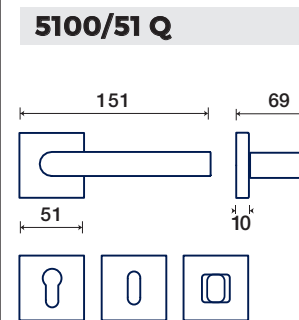

FINITURE DISPONIBILI / FINISHES AVAILABLE

rosette - bocchette 10 mm
rosettes - escutcheon

ACCIAIO / STAINLESS STEEL