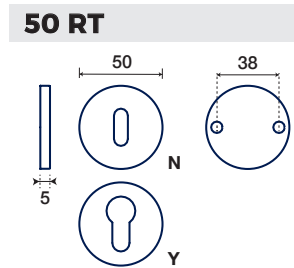

FINITURE DISPONIBILI / FINISHES AVAILABLE

*INOXBRASS	NICKEL SATINATO SATIN NICKEL	BRONZO TREND BRONZE TREND	NERO OPACO MATT BLACK
CROMO LUCIDO POLISHED CHROME	*LONDON NIGHT LUCIDO *LONDON NIGHT POLISH.	*RED COPPER LUCIDO *RED COPPER POLISHED	*ANTRACITE
CROMO SATINATO SATIN CHROME	*LONDON NIGHT SATINATO *LONDON NIGHT SATIN	*RED COPPER SATINATO *RED COPPER SATIN	

*PVD FINITURE GARANTITE / GUARANTEED FINISHES