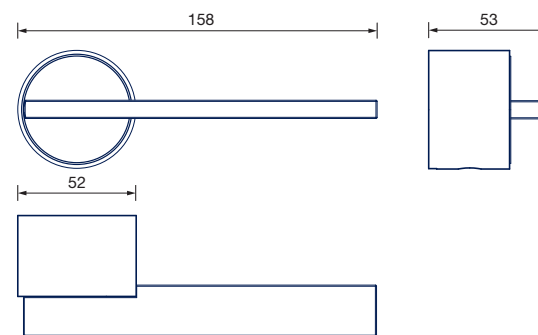

1230

FINITURE DISPONIBILI / FINISHES AVAILABLE

ACCIAIO / STAINLESS STEEL

*PVD FINITURE GARANTITE / GUARANTEED FINISHES

UNLIMITED WORLDS