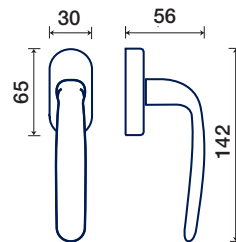

EASY

FINITURE DISPONIBILI / FINISHES AVAILABLE

rosetta / rosette

*INOXBRASS

CROMO LUCIDO
POLISHED CHROME

CROMO SATINATO
SATIN CHROME

rosetta / rosette

200/45

rosette - bocchette 10 mm
rosettes - escutcheon

DK dry-keep

200/32 S DK

maniglione / pull handle

vedi pag. 140
see page 140

ZAMA / ZAMAK

*PVD FINITURE GARANTITE / GUARANTEED FINISHES

UNLIMITED WORLDS