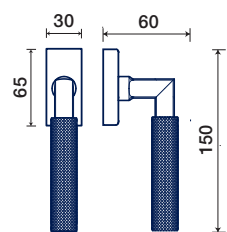

NERO OPACO
MATT BLACK

Q rosetta / rosette

DK dry-keep

1280/50 Q

1280/31 Q DK

rosette - bocchette 10 mm
rosettes - escutcheon

ZAMA / ZAMAK

UNLIMITED WORLDS