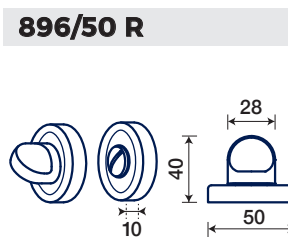

FINITURE DISPONIBILI / FINISHES AVAILABLE

*INOXBRASS	CROMO LUCIDO POLISHED CHROME	NERO OPACO MATT BLACK	ANTICATO
OTTONE LUCIDO VERNIC. POLISHED BRASS	CROMO SATINATO SATIN CHROME	BRONZO TREND BRONZE TREND	ANTICO OPACO MATT ANTIQUE BRASS
OTTONE SATINATO VERN. SATIN BRASS	NICKEL SATINATO SATIN NICKEL	BLACK IRON	

*PVD FINITURE GARANTITE / GUARANTEED FINISHES