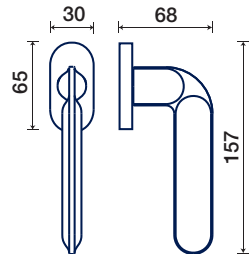

1200/32 DK

rosette - bocchette 5 mm
rosettes - escutcheon

ZAMA / ZAMAK

*PVD FINITURE GARANTITE / GUARANTEED FINISHES