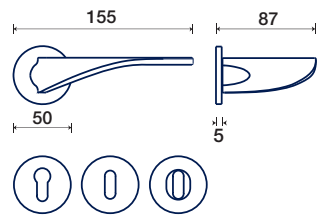

FILOO

CDGL design

RT rosetta / rosette

1210/50 RT

rosette - bocchette 5 mm
rosettes - escutcheon

DK dry-keep

1210/32 DK

ZAMA / ZAMAK

*PVD FINITURE GARANTITE / GUARANTEED FINISHES

FINITURE DISPONIBILI / FINISHES AVAILABLE

RT rosetta / rosette

CROMO LUCIDO
POLISHED CHROME

CROMO SATINATO
SATIN CHROME

*RED COPPER LUCIDO
*RED COPPER POLISHED

*RED COPPER SATINATO
*RED COPPER SATIN

*LONDON NIGHT LUCIDO
*LONDON NIGHT POLISHED

*LONDON NIGHT SATINATO
*LONDON NIGHT SATIN

NICKEL SATINATO
SATIN NICKEL

*ANTRACITE

UNLIMITED WORLDS