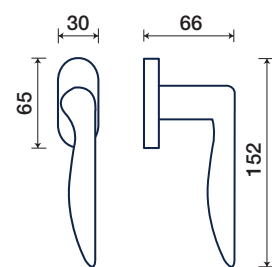

309/32 DK

OTTONE / BRASS