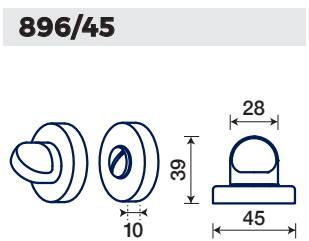

45

BOCCHETTA Ø 45 mm
ESCUTCHEON Ø 45 mm

FINITURE DISPONIBILI / FINISHES AVAILABLE

- *INOXBRASS
- CROMO LUCIDO
  POLISHED CHROME
- OTTONE LUCIDO VERNIC.
  POLISHED BRASS
- CROMO SATINATO
  SATIN CHROME
- NICKEL SATINATO
  SATIN NICKEL
- NERO OPACO
  MATT BLACK

*PVD FINITURE GARANTITE / GUARANTEED FINISHES

50 I

BOCCHETTA Ø 50 mm
ESCUTCHEON Ø 50 mm

FINITURE DISPONIBILI / FINISHES AVAILABLE

- *INOXBRASS
- *INOXCHROME
- NICKEL SATINATO
  SATIN NICKEL
- NERO OPACO
  MATT BLACK
- OTTONE LUCIDO VERNIC.
  POLISHED BRASS
- CROMO LUCIDO
  POLISHED CHROME
- BRONZO TREND
  BRONZE TREND
- ANTICO OPACO
  MATT ANTIQUE BRASS
- OTTONE SATINATO VERN.
  SATIN BRASS
- CROMO SATINATO
  SATIN CHROME
- BIANCO
  WHITE

*PVD FINITURE GARANTITE / GUARANTEED FINISHES

896/45

NOTTOLINO WC CON
ROSETTA Ø 45 mm
THUMBTURN WITH
ROSE Ø 45 mm

FINITURE DISPONIBILI / FINISHES AVAILABLE

- *INOXBRASS
- CROMO LUCIDO
  POLISHED CHROME
- NICKEL SATINATO
  SATIN NICKEL
- *INOXCHROME
- CROMO SATINATO
  SATIN CHROME
- NERO OPACO
  MATT BLACK
- OTTONE LUCIDO VERNIC.
  POLISHED BRASS

*PVD FINITURE GARANTITE / GUARANTEED FINISHES

896/50 I

NOTTOLINO WC CON
ROSETTA Ø 50 mm
THUMBTURN WITH
ROSE Ø 50 mm

FINITURE DISPONIBILI / FINISHES AVAILABLE

- *INOXBRASS
- *INOXCHROME
- NICKEL SATINATO
  SATIN NICKEL
- NERO OPACO
  MATT BLACK
- OTTONE LUCIDO VERNIC.
  POLISHED BRASS
- CROMO LUCIDO
  POLISHED CHROME
- BRONZO TREND
  BRONZE TREND
- ANTICO OPACO
  MATT ANTIQUE BRASS
- OTTONE SATINATO VERN.
  SATIN BRASS
- CROMO SATINATO
  SATIN CHROME
- BIANCO
  WHITE

*PVD FINITURE GARANTITE / GUARANTEED FINISHES