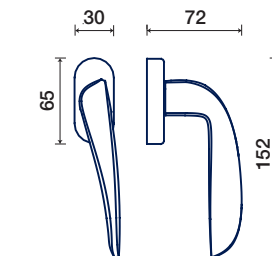

QR rosetta / rosette

710/50 QR

rosette - bocchette 10 mm
rosettes - escutcheon

OTTONE / BRASS

DK dry-keep

710/32 DK

FILOO

CDGL design