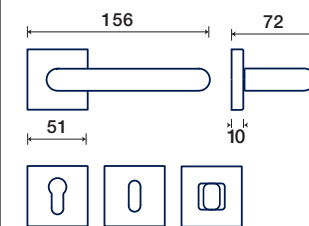

ALESSIA

ALESSIA Q

FINITURE DISPONIBILI / FINISHES AVAILABLE

K rosetta / rosette

DK dry-keep

K rosetta / rosette

ACCIAIO SATINATO
SATIN STAINLESS STEEL

5000/K 52

5000/32 DK

rosette - bocchette 10 mm
rosettes - escutcheon

ACCIAIO / STAINLESS STEEL

FINITURE DISPONIBILI / FINISHES AVAILABLE

Q rosetta / rosette

DK dry-keep

Q rosetta / rosette

ACCIAIO SATINATO
SATIN STAINLESS STEEL

5000/51 Q

5000/31 Q DK

rosette - bocchette 10 mm
rosettes - escutcheon

ACCIAIO / STAINLESS STEEL