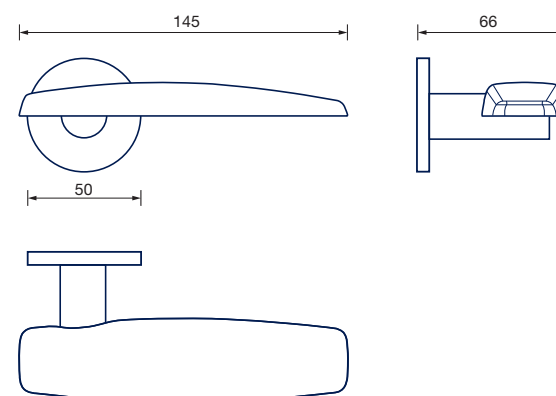

Da una forma ispirata all'osso di seppia ne nasce una maniglia dal carattere empatico, dove la forma arrotondata della presa sembra veleggiare sul collo della maniglia. Una forma che vive sul colore e sulle finiture più raffinate.

From a shape inspired by a cuttlefish bone comes a handle with an empathic character, where the rounded shape of the socket seems to sail on the neck of the handle. A feature that lives on the most refined colors and finishes.

SEPIA

SEPIA

1330/50 RT

FINITURE DISPONIBILI / FINISHES AVAILABLE

ZAMA / ZAMAK

*PVD FINITURE GARANTITE / GUARANTEED FINISHES

UNLIMITED WORLDS