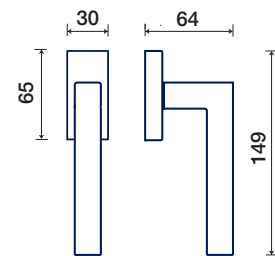

rosette - bocchette 10 mm
rosettes - escutcheon

ACCIAIO / STAINLESS STEEL

220/31 Q DK