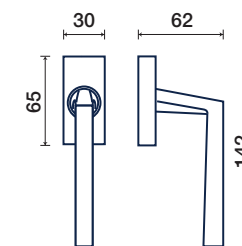

Q rosetta / rosette

860/51 Q

rosette - bocchette 10 mm
rosettes - escutcheon

ZAMA / ZAMAK

DK dry-keep

860/31 Q DK

Q rosetta / rosette

CROMO LUCIDO
POLISHED CHROME