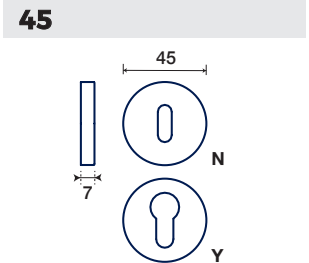

45

BOCCHETTA Ø 45 mm
ESCUTCHEON Ø 45 mm

FINITURE DISPONIBILI / FINISHES AVAILABLE

- *INOXBRASS
- CROMO LUCIDO
  POLISHED CHROME
- OTTONE LUCIDO VERNIC.
  POLISHED BRASS
- CROMO SATINATO
  SATIN CHROME
- NICKEL SATINATO
  SATIN NICKEL
- NERO OPACO
  MATT BLACK

*PVD FINITURE GARANTITE / GUARANTEED FINISHES

50 I

BOCCHETTA Ø 50 mm
ESCUTCHEON Ø 50 mm

FINITURE DISPONIBILI / FINISHES AVAILABLE

- *INOXBRASS
- *INOXCHROME
- NICKEL SATINATO
  SATIN NICKEL
- NERO OPACO
  MATT BLACK
- OTTONE LUCIDO VERNIC.
  POLISHED BRASS
- CROMO LUCIDO
  POLISHED CHROME
- BRONZO TREND
  BRONZE TREND
- ANTICO OPACO
  MATT ANTIQUE BRASS
- OTTONE SATINATO VERN.
  SATIN BRASS
- CROMO SATINATO
  SATIN CHROME
- BIANCO
  WHITE

*PVD FINITURE GARANTITE / GUARANTEED FINISHES

896/45

NOTTOLINO WC CON
ROSETTA Ø 45 mm
THUMBTURN WITH
ROSE Ø 45 mm

FINITURE DISPONIBILI / FINISHES AVAILABLE

- *INOXBRASS
- CROMO LUCIDO
  POLISHED CHROME
- NICKEL SATINATO
  SATIN NICKEL
- *INOXCHROME
- CROMO SATINATO
  SATIN CHROME
- NERO OPACO
  MATT BLACK
- OTTONE LUCIDO VERNIC.
  POLISHED BRASS

*PVD FINITURE GARANTITE / GUARANTEED FINISHES

896/50 I

NOTTOLINO WC CON
ROSETTA Ø 50 mm
THUMBTURN WITH
ROSE Ø 50 mm

FINITURE DISPONIBILI / FINISHES AVAILABLE

- *INOXBRASS
- *INOXCHROME
- NICKEL SATINATO
  SATIN NICKEL
- NERO OPACO
  MATT BLACK
- OTTONE LUCIDO VERNIC.
  POLISHED BRASS
- CROMO LUCIDO
  POLISHED CHROME
- BRONZO TREND
  BRONZE TREND
- ANTICO OPACO
  MATT ANTIQUE BRASS
- OTTONE SATINATO VERN.
  SATIN BRASS
- CROMO SATINATO
  SATIN CHROME
- BIANCO
  WHITE

*PVD FINITURE GARANTITE / GUARANTEED FINISHES