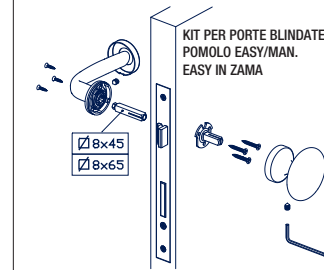

KIT FOR SECURITY DOOR

FINITURE DISPONIBILI / FINISHES AVAILABLE

- *INOXBRASS
- CROMO LUCIDO
  POLISHED CHROME
- CROMO SATINATO
  SATIN CHROME

*PVD FINITURE GARANTITE / GUARANTEED FINISHES