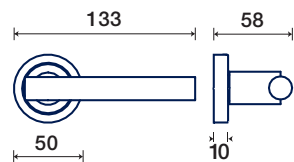

MODULO

MODULO Q

FINITURE DISPONIBILI / FINISHES AVAILABLE

R rosetta / rosette

DK dry-keep

R rosetta / rosette

CROMO LUCIDO
POLISHED CHROME

CROMO SATINATO
SATIN CHROME

CROMO SATINATO / LUCIDO
SATIN / POLISHED CHROME

745/50 R

rosette - bocchette 10 mm
rosettes - escutcheon

745/32 DK

maniglione / pull handle

vedi pag. 138
see page 138

OTTONE / BRASS

FINITURE DISPONIBILI / FINISHES AVAILABLE

Q rosetta / rosette

DK dry-keep

Q rosetta / rosette

CROMO LUCIDO
POLISHED CHROME

CROMO SATINATO
SATIN CHROME

CROMO SATINATO / LUCIDO
SATIN / POLISHED CHROME

745/50 Q

rosette - bocchette 10 mm
rosettes - escutcheon

745/32 Q DK

OTTONE / BRASS