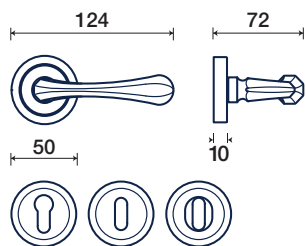

146/50 R

rosette - bocchette 10 mm
rosettes - escutcheon

DK dry-keep

146/32 DK

placca / plaques

146/P 90

placca / plaques

146/P 23