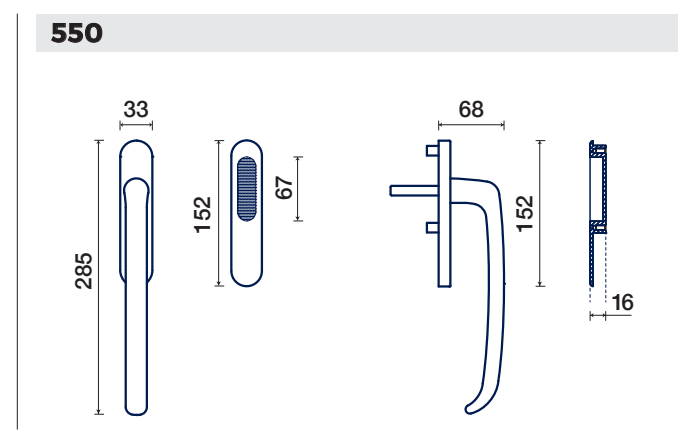

ALZANTE SCORREVOLE OVALE
PULL-UP HANDLE FOR SLIDING DOOR

FINITURE DISPONIBILI / FINISHES AVAILABLE

- *INOXBRASS
- OTTONE LUCIDO VERNICIATO
  POLISHED BRASS
- CROMO SATINATO
  SATIN CHROME
- *ANTRACITE
- NERO OPACO
  MATT BLACK

OTTONE / BRASS
*PVD FINITURE GARANTITE / GUARANTEED FINISHES