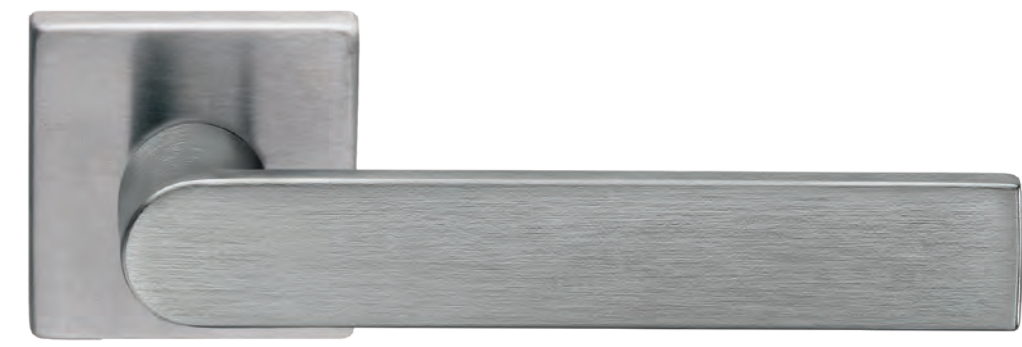

ATON

ATON Q

FINITURE DISPONIBILI / FINISHES AVAILABLE

I rosetta / rosette

930/50 I

rosette - bocchette 10 mm
rosettes - escutcheon

ZAMA / ZAMAK

DK dry-keep

930/32 DK

I rosetta / rosette

CROMO LUCIDO POLISHED CHROME   CROMO SATINATO SATIN CHROME

FINITURE DISPONIBILI / FINISHES AVAILABLE

Q rosetta / rosette

930/51 Q

rosette - bocchette 10 mm
rosettes - escutcheon

ZAMA / ZAMAK

DK dry-keep

930/31 Q DK

Q rosetta / rosette

CROMO LUCIDO POLISHED CHROME   CROMO SATINATO SATIN CHROME