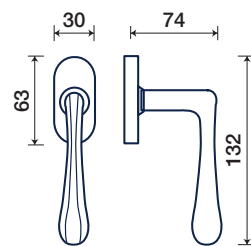

146/50 R

rosette - bocchette 10 mm
rosettes - escutcheon

DK dry-keep

146/32 DK

placca / plaques

146/P 90

placca / plaques

146/P 23