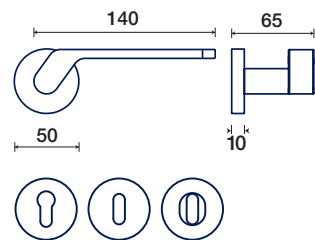

SIGMA

archivio
FRASCIO 1978
arch.
Lorenzo Rosa
Fauzza

I rosetta / rosette

744/50 I

rosette - bocchette 10 mm
rosettes - escutcheon

DK dry-keep

744/32 DK

ZAMA / ZAMAK

FINITURE DISPONIBILI / FINISHES AVAILABLE

I rosetta / rosette

CROMO LUCIDO
POLISH CHROME

CROMO SATINATO
SATIN CHROME

OTTONE SATINATO VERNICIATO
SATIN BRASS

NICKEL SATINATO VERNICIATO
SATIN NICKEL

NERO OPACO
MATT BLACK

BRONZO TREND
BRONZE TREND

ANTICO OPACO
MATT ANTIQUE BRASS