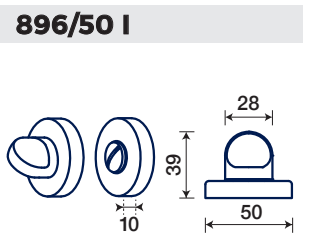

FINITURE DISPONIBILI / FINISHES AVAILABLE

- *INOXBRASS
- *INOXCHROME
- NICKEL SATINATO
  SATIN NICKEL
- NERO OPACO
  MATT BLACK
- OTTONE LUCIDO VERNIC.
  POLISHED BRASS
- CROMO LUCIDO
  POLISHED CHROME
- BRONZO TREND
  BRONZE TREND
- ANTICO OPACO
  MATT ANTIQUE BRASS
- OTTONE SATINATO VERN.
  SATIN BRASS
- CROMO SATINATO
  SATIN CHROME
- BIANCO
  WHITE

*PVD FINITURE GARANTITE / GUARANTEED FINISHES