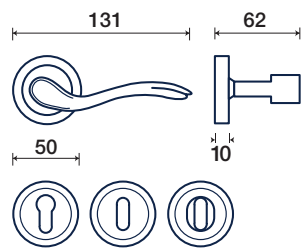

rosette - bocchette 10 mm
rosettes - escutcheon

ZAMA / ZAMAK

*PVD FINITURE GARANTITE / GUARANTEED FINISHES

UNLIMITED WORLDS

APOLLO

R rosetta / rosette

110/50 R

rosette - bocchette 10 mm
rosettes - escutcheon