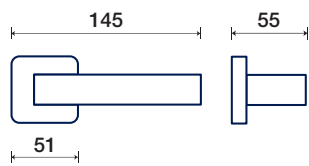

ICE

FRASCIO
design

ICE PLUS

FRASCIO
design

FINITURE DISPONIBILI / FINISHES AVAILABLE

QR rosetta / rosette

DK dry-keep

QR rosetta / rosette

CROMO LUCIDO
POLISHED CHROME

NERO OPACO
MATT BLACK

CROMO SATINATO
SATIN CHROME

OTTONE SATINATO VERNICIATO
SATIN BRASS

BRONZO TREND
BRONZE TREND

1540/50 QR

rosette - bocchette 10 mm
rosettes - escutcheon

1540/31 Q DK

ZAMA / ZAMAK

FINITURE DISPONIBILI / FINISHES AVAILABLE

QR rosetta / rosette

DK dry-keep

QR rosetta / rosette

CROMO LUCIDO - CROMO SATINATO
POLISHED CHROME - SATIN CHROME

1550/50 QR

rosette - bocchette 10 mm
rosettes - escutcheon

ZAMA / ZAMAK

1550/31 Q DK